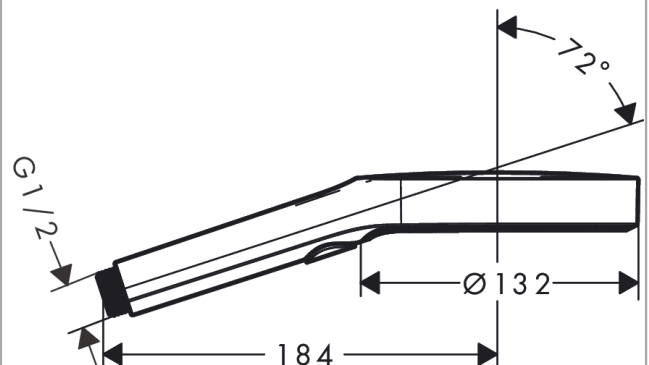

Rainfinity

Hand shower 130 3jet

Surfaces: **Matt Black** Article Number: **26864670**

Description

product features

- shower head size: 132 mm
- spray type: PowderRain, Intense PowderRain, MonoRain
- convenient diversion via Select button
- spray disc surface: graphite
- maximum flow rate at 3 bar: 14 l/min
- minimum flow pressure: 1,1 bar
- with internal water conduction
- rinseable screen seal
- connection thread G 1/2
- connection dimension: DN15
- suitable for continuous flow water heaters

Technology

Design awards

Product image

Scale drawing

Flowchart

The consumption was measured in combination with the appropriate fittings (thermostat/mixer/ in-wall valve) to reflect actual application in practice.