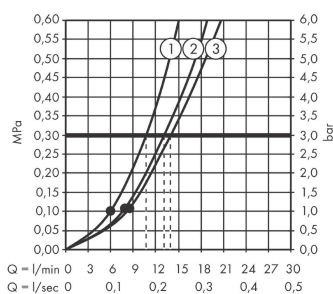

Rainfinity

Hand shower 130 3jet

Surfaces: **Matt Black** Article Number: **26864670**

Description

product features

- shower head size: 132 mm
- spray type: PowderRain, Intense PowderRain, MonoRain
- convenient diversion via Select button
- spray disc surface: graphite
- maximum flow rate at 3 bar: 14 l/min
- minimum flow pressure: 1,1 bar
- with internal water conduction
- rinseable screen seal
- connection thread G 1/2
- connection dimension: DN15
- suitable for continuous flow water heaters

Technology

Design awards

Product image

Scale drawing

Flowchart

The consumption was measured in combination with the appropriate fittings (thermostat/mixer/ in-wall valve) to reflect actual application in practice.